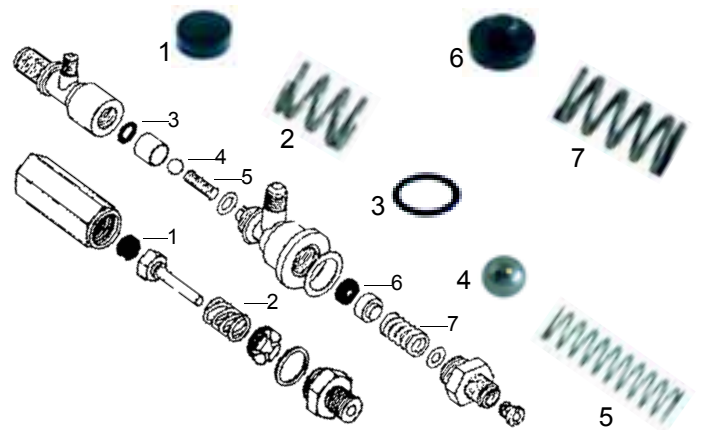

## Ventile/Valves

Abb. Pict.	Bestell-Nr. Order-No.	Beschreibung Description
1	529312	Sicherheitsventil, 1,8bar, 3/8" Safety valve, 1,8bar, 3/8"
2	529316	Sicherheitsventil/plombiert, 1,8bar, 3/8" Safety valv/sealed, 1,8bar, 3/8"
3	529303	Entlüftungsventil (CNS), 1/4" Empty valve (stainless steel), 1/4"
4	529361	Cu-Dichtung, 1/4" Cu-gasket, 1/4"
5	529349	Cu-Dichtung, 3/8" Cu-gasket, 3/8"

## Ventile/Valves

Abb. Pict.	Bestell-Nr. Order-No.	Beschreibung Description
1	529317	Expansionsventil Expansion valve
2	529345	Rückschlagventil, 3/8" Retention valve, 3/8"
3	529323	Expansions- und Rückschlagventil Expansion- and retention valve

Abb. Pict.	Bestell-Nr. Order-No.	Beschreibung Description
1	528742	Dichtung Gasket
2	528743	Feder Spring
3	528744	O-Ring O-ring
4	528419	Kugel (CNS) Ball (stainless steel)
5	528392	Feder Spring
6	528425	Dichtung Gasket
7	528424	Feder Spring