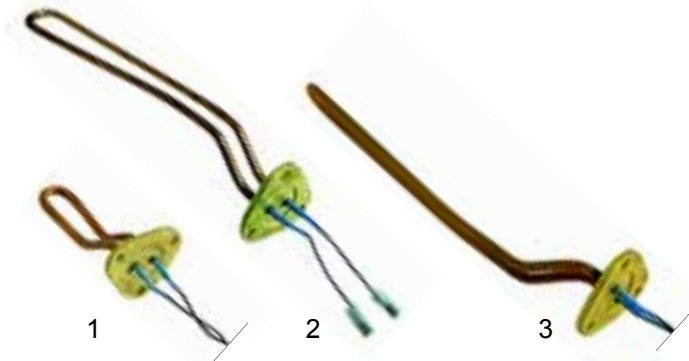

Abb. Pict.	Bestell-Nr. Order-No.	Beschreibung Description
1	345033	Schalter, 2-polig, 27,2 x 22mm Switch, 2 poles, 27,2 x 22mm
1	345090	Taster, 2-polig, 27,2 x 22mm Push button, 2 poles, 27,2 x 22mm
2	345013	Schalter, 2-polig, 26,5 x 25,6mm Switch, 2 poles, 26,5 x 25,6mm
3	301025	Schalter, 2-polig, 28 x 24mm Switch, 2 poles, 28 x 24mm

Schalter, Lampen/Switches, lamps

Abb. Pict.	Bestell-Nr. Order-No.	Beschreibung Description
1	345253	Microschalter Micro switch
2	359417	Signallampe, 230V Signal lamp, 230V

Heizkörper/Heaters

Abb. Pict.	Bestell-Nr. Order-No.	Beschreibung Description
1	417068	Heizkörper, 1 Gruppe, 600W, 230V Heater, 1 group, 600W, 230V
2	417069	Heizkörper, 2 Gruppen, 1100W/400V Heater, 2 groups, 1100W/400V
3	417070	Heizkörper, 2 Gruppen, 1350W, 230V Heater, 2 groups, 1350W, 230V

Manometer/Manometers

Abb. Pict.	Bestell-Nr. Order-No.	Beschreibung Description
1	541249	Manometer/Doppelskala Manometer/double scale
2	541250	Manometer, 0 - 3bar Manometer, 0 - 3bar

Ventile/Valves

Abb. Pict.	Bestell-Nr. Order-No.	Beschreibung Description
1	529312	Sicherheitsventil, 1,8bar, 3/8" Safety valve, 1,8bar, 3/8"
2	529316	Sicherheitsventil/plombiert, 1,8bar, 3/8" Safety valve/sealed, 1,8bar, 3/8"
3	529303	Entlüftungsventil (CNS), 1/4" Empty valve (stainless steel), 1/4"
4	529361	Cu-Dichtung, 1/4" Cu-gasket, 1/4"
5	529349	Cu-Dichtung, 3/8" Cu-gasket, 3/8"

Abb. Pict.	Bestell-Nr. Order-No.	Beschreibung Description
5	529004	3/8", 1 Weg, gebogen/geschlossen 3/8", 1 way, curved/closed
6	529008	3/8", 2 Wege, Abstand 44mm 3/8", 2 ways, distance 44mm
7	529007	3/8", 2 Wege, Abstand 55mm/kurz 3/8", 2 ways, distance 55mm/short
8	529006	3/8", 2 Wege, Abstand 55mm/lang 3/8", 2 ways, distance 55mm/long