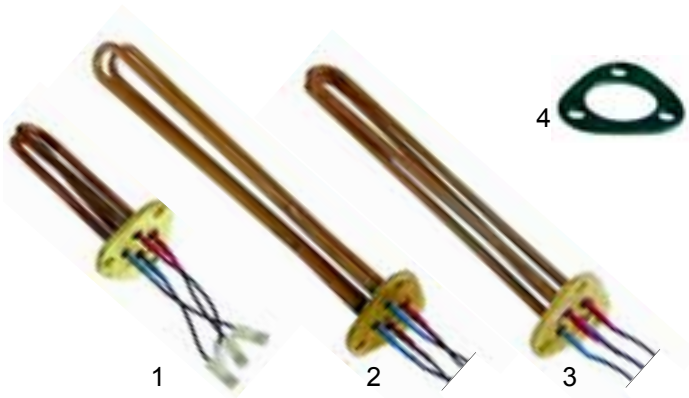

Abb. Pict.	Bestell-Nr. Order-No.	Beschreibung Description
1	345033	Schalter, 2-polig, 27,2 x 22mm Switch, 2 poles, 27,2 x 22mm
1	345090	Taster, 2-polig, 27,2 x 22mm Push button, 2 poles, 27,2 x 22mm
2	345013	Schalter, 2-polig, 26,5 x 25,6mm Switch, 2 poles, 26,5 x 25,6mm
3	301025	Schalter, 2-polig, 28 x 24mm Switch, 2 poles, 28 x 24mm

Schalter, Lampen/Switches, lamps

Abb. Pict.	Bestell-Nr. Order-No.	Beschreibung Description
1	345253	Microschalter Micro switch
2	359417	Signallampe, 230V Signal lamp, 230V

Heizkörper/Heaters

Abb. Pict.	Bestell-Nr. Order-No.	Beschreibung Description
1	417068	Heizkörper, 1 Gruppe, 600W, 230V Heater, 1 group, 600W, 230V
2	417069	Heizkörper, 2 Gruppen, 1100W/400V Heater, 2 groups, 1100W/400V
3	417070	Heizkörper, 2 Gruppen, 1350W, 230V Heater, 2 groups, 1350W, 230V

Manometer/Manometers

Abb. Pict.	Bestell-Nr. Order-No.	Beschreibung Description
1	541249	Manometer/Doppelskala Manometer/double scale
2	541250	Manometer, 0 - 3bar Manometer, 0 - 3bar

Ventile/Valves

Abb. Pict.	Bestell-Nr. Order-No.	Beschreibung Description
1	529312	Sicherheitsventil, 1,8bar, 3/8" Safety valve, 1,8bar, 3/8"
2	529316	Sicherheitsventil/plombiert, 1,8bar, 3/8" Safety valve/sealed, 1,8bar, 3/8"
3	529303	Entlüftungsventil (CNS), 1/4" Empty valve (stainless steel), 1/4"
4	529361	Cu-Dichtung, 1/4" Cu-gasket, 1/4"
5	529349	Cu-Dichtung, 3/8" Cu-gasket, 3/8"

Abb. Pict.	Bestell-Nr. Order-No.	Beschreibung Description
5	529004	3/8", 1 Weg, gebogen/geschlossen 3/8", 1 way, curved/closed
6	529008	3/8", 2 Wege, Abstand 44mm 3/8", 2 ways, distance 44mm
7	529007	3/8", 2 Wege, Abstand 55mm/kurz 3/8", 2 ways, distance 55mm/short
8	529006	3/8", 2 Wege, Abstand 55mm/lang 3/8", 2 ways, distance 55mm/long