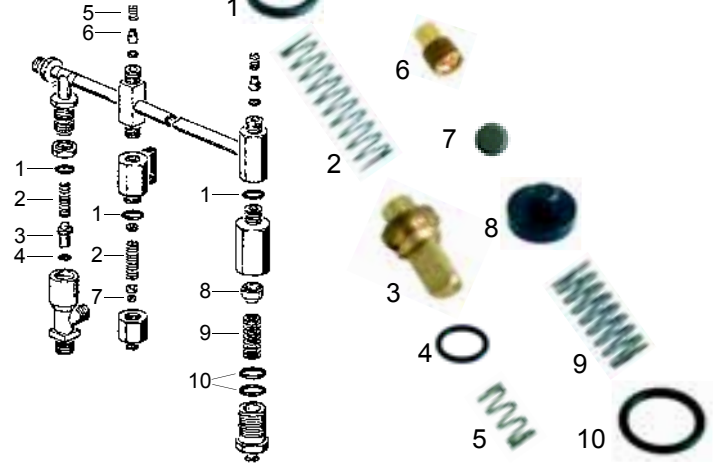

Abb. Pict.	Bestell-Nr. Order-No.	Beschreibung Description
1	529306	Sicherheitsventil, 1,8bar, 1/2" Safety valve, 1,8bar, 1/2"
2	529310	Sicherheitsventil, verplombt, 1,8bar, 1/2" Safety valve, sealed, 1,8bar, 1/2"
3	529303	Entlüftungsventil, 1/4" Empty valve, 1/4"
4	529361	Cu-Dichtung, 1/4" Cu-Gasket, 1/4"
5	529360	Cu-Dichtung, 1/2" Cu-Gasket, 1/2"

Ventile/Valves

Abb. Pict.	Bestell-Nr. Order-No.	Beschreibung Description
1	528512	O-Ring O-ring
2	528392	Feder O-Ring
3	528886	Ventil Valve
4	528478	O-Ring O-ring
5	528887	Feder Spring
6	528888	Düse Nozzle
7	528889	Filter Filter
8	528425	Dichtung Gasket
9	528475	Feder Spring
10	528890	O-Ring O-ring

Wasserstandsglas/Water level glass

Abb. Pict.	Bestell-Nr. Order-No.	Beschreibung Description
1	529404	Wasserstandsglas, 5L Kessel (vertikal) Water level glass, 5L pot (vertical)
2	529405	Wasserstandsglas, 5L Kessel (horizontal) Water level glass, 5L pot (horizontal)
3	529427	Wasserstandsglas-Dichtung Water level glass Gasket
4	528222	Wasserstandsglas-Dichtung (Silikon) Water level glass Gasket (silicon)

Abb. Pict.	Bestell-Nr. Order-No.	Beschreibung Description
5	529004	3/8", 1 Weg, gebogen/geschlossen 3/8", 1 way, curved/closed
6	529008	3/8", 2 Wege, Abstand 44mm 3/8", 2 ways, distance 44mm
7	529007	3/8", 2 Wege, Abstand 55mm/kurz 3/8", 2 ways, distance 55mm/short
8	529006	3/8", 2 Wege, Abstand 55mm/lang 3/8", 2 ways, distance 55mm/long